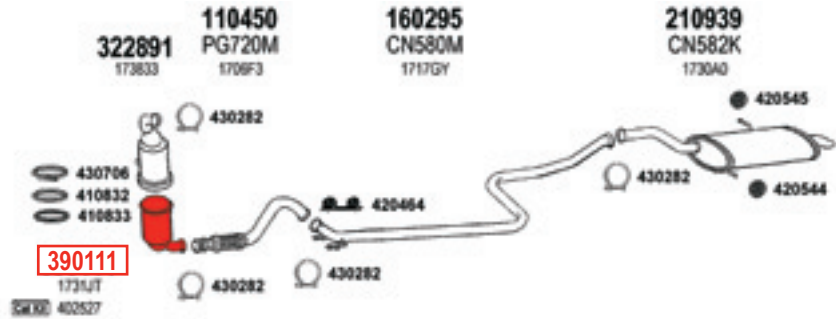

RP No.11683 ⇨
Without Additional Heating

180947

C4 Picasso 1.6 HDi

12/2006 - 02/2010
1560cc (80 kW, 107 HP)
Mot : DV6TED4 (Euro4)

⇨RP No.12146
Without Additional Heating

180757

C4 Picasso 1.6 HDi

12/2006 - 02/2010
1560cc (80 kW, 107 HP)
Mot : DV6TED4 (Euro4)