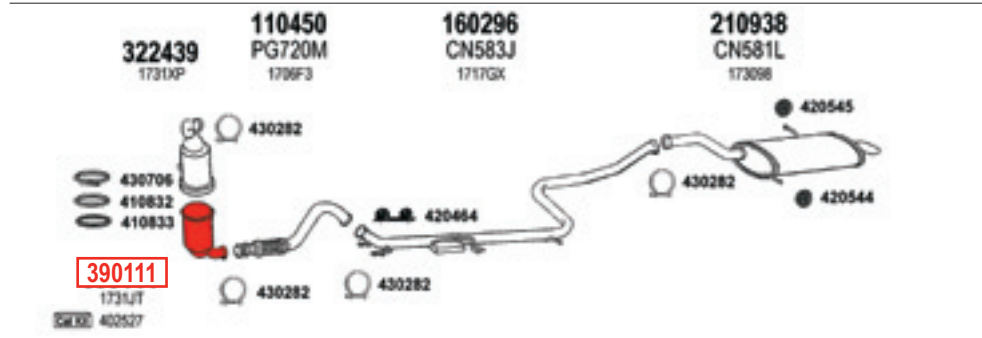

C4 Grand Picasso 1.6 HDi

12/2006 - 02/2010
1560cc (80 kW, 107 HP)
Mot : DV6TED4 (Euro4)
⇨ RP No.12146
With Additional Heating
180748