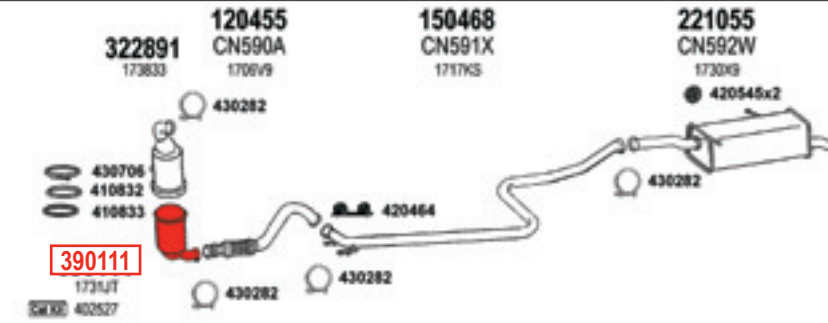

⇨RP No.12046
With Additional Heating

631173

Partner II 1.6 HDi

04/2008 - 02/2010
1560cc (67 kW, 90 HP)
Mot : DV6TED4BU (Euro4)

⇨RP No.12165
Without Additional Heating

631174

206 1.6 HDi

04/2004 - 2006
1560cc (82 kW, 110 HP)
Mot : DV6TED4