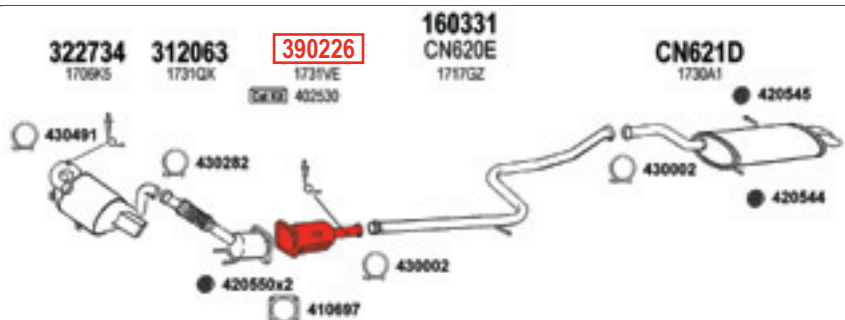

C4 Picasso 2.0 HDi

02/2007 - 11/2007
1997cc (103 kW, 138 HP)
Mot : DWB10TED4 (Euro4)

RP No.11046 ⇨ 11318
Without Additional Heating

180927