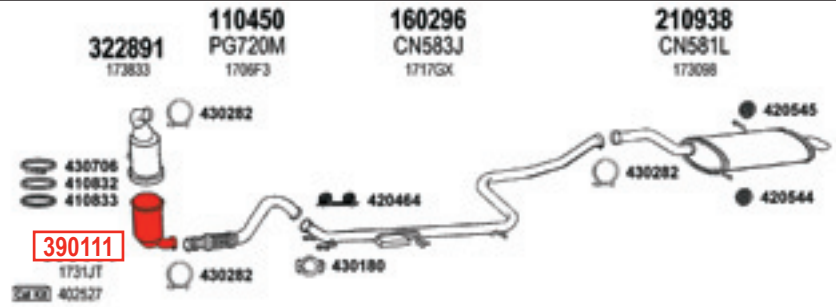

5008 1.6 HDi

09/2009 -
 1560cc (82 kW, 110 HP)
 Mot : DV6TED4
 Without Additional Heating

631407

5008 1.6 HDi

09/2009 - 11/2009
1560cc (82 kW, 110 HP)
Mot : DV6TED4

⇒ RP No. 12046
With Additional Heating

631405