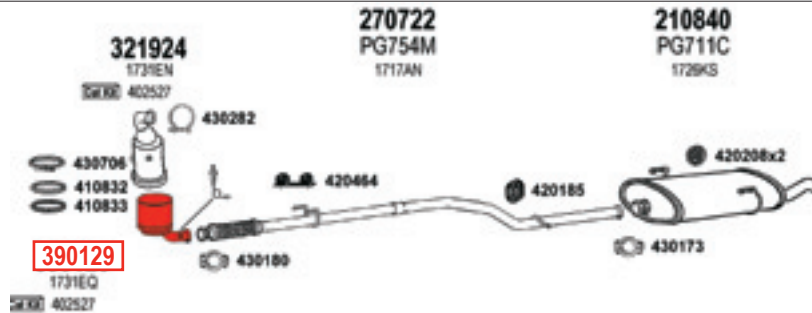

206 1.6 HDi

04/2004 - 2006
1560cc (82 kW, 110 HP)
Mot : DV6TED4

Non Chrome tailpipe

630877