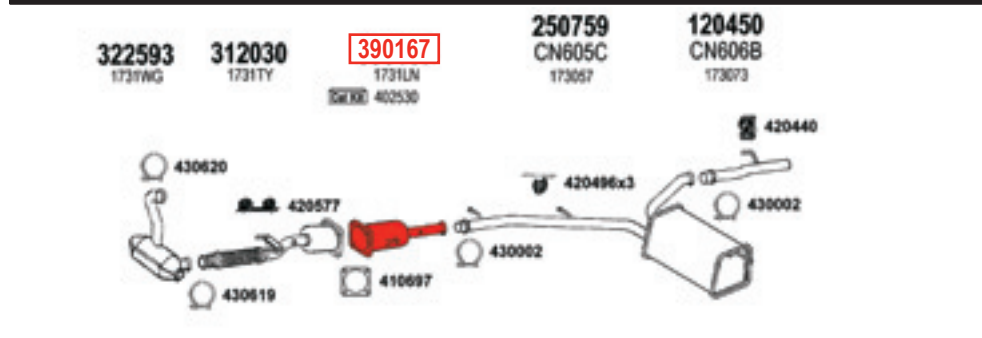

Expert 2.0 HDi SWB

01/2007 -
1997cc (89 kW, 120 HP)
Mot : DW10UTED4
631396