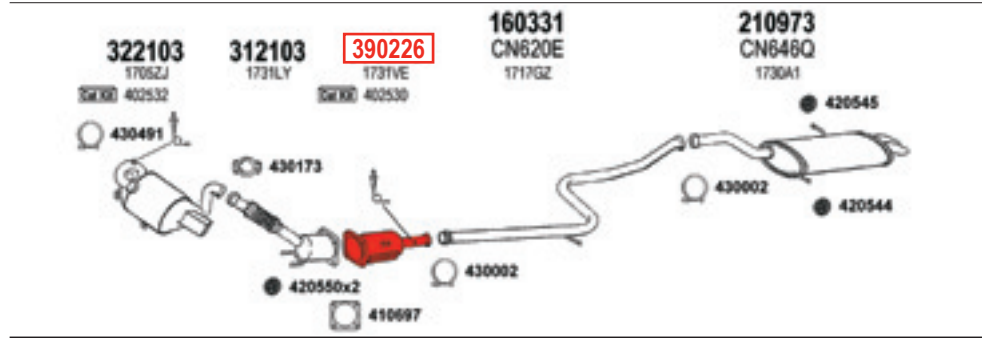

C4 Grand Picasso 2.0 HDi

10/2006 - 02/2007
1997cc (101 kW, 136 HP)
Mot : DW10BTED4 (Euro4)
⇨ RP No.11045
Without Additional Heating
180902