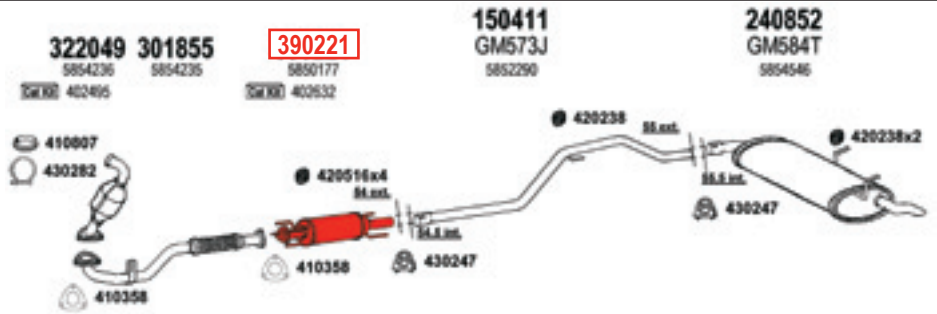

Signum 1.9 CDTi

2007 -

1910cc (112 kW, 150 HP)
Mot : Z19DTH (Euro4)

ch.no.71021892 ⇨

390221 fits vehicles with 1 connecting pipe
Non Sport

391697

Signum 1.9 CDTi

2007 -

1910cc (112 kW, 150 HP)
Mot : Z19DTH (Euro4)

ch.no.71021892 ⇨

390221 fits vehicles with 1 connecting pipe
Sport

391698

Vectra C 1.9 CDTi

01/2004 - 12/2005

1910cc (75/89 kW, 100/120 HP)
Mot : Z19DTL,Z19DT (Euro4)