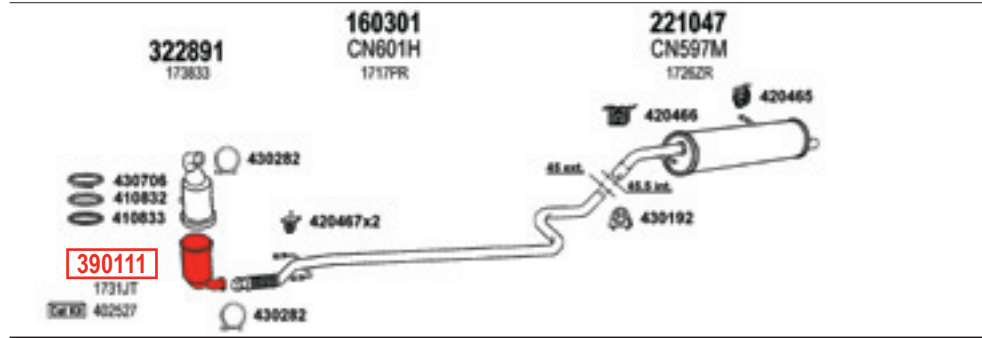

C3 I 1.6 HDi

04/2008 -
1560cc (69 kW, 92 HP)
Mot : DV6TED4 (Euro4)
RP No.11487 ⇨
Non Chrome Tailpipe
180786