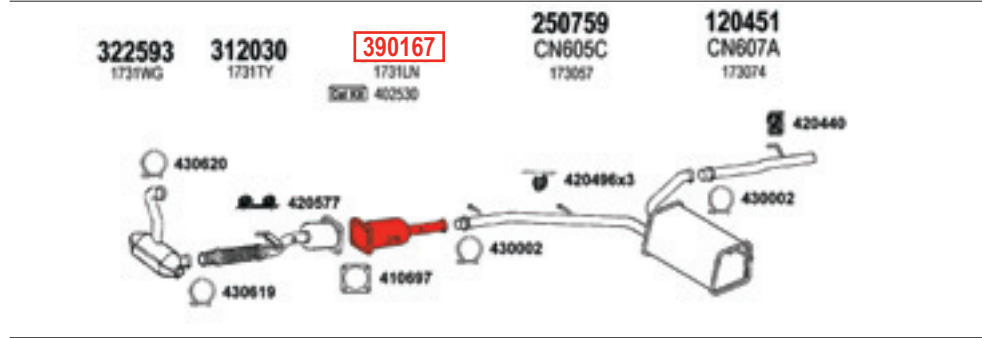

Expert 2.0 HDi LWB

01/2007 -
1997cc (89 kW, 120 HP)
Mot : DW10UTED4
631397