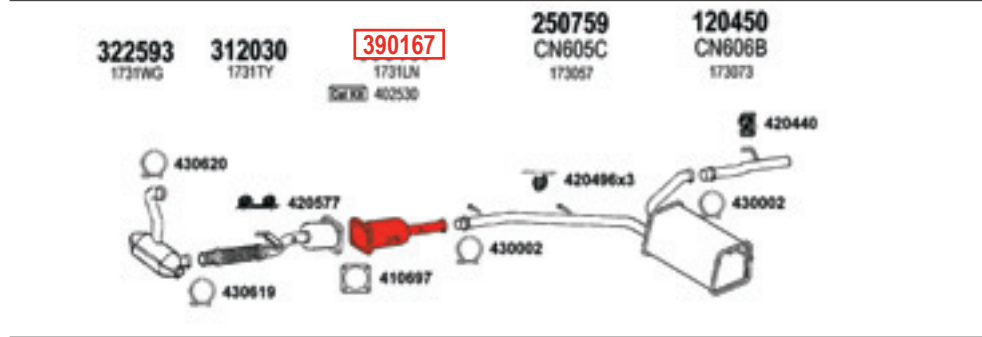

Expert 2.0 HDi SWB

11/2008 -
1997cc (104 kW, 140 HP)
Mot : DW10BTED4
RP No.11683 ⇨
631399