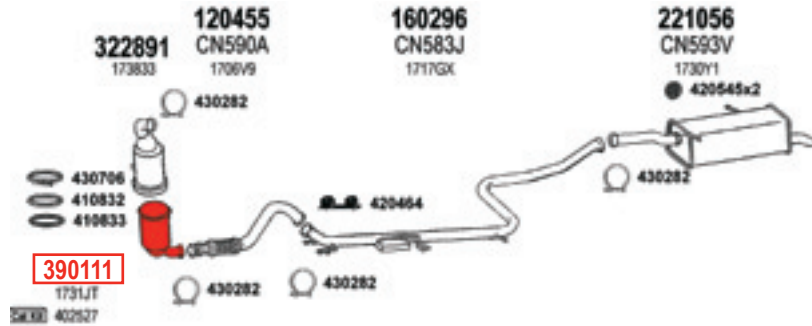

Partner II 1.6 HDi

04/2008 - 11/2009
1560cc (67 kW, 90 HP)
Mot : DV6TED4BU (Euro4)

⇨RP No.12046
With Additional Heating

631173