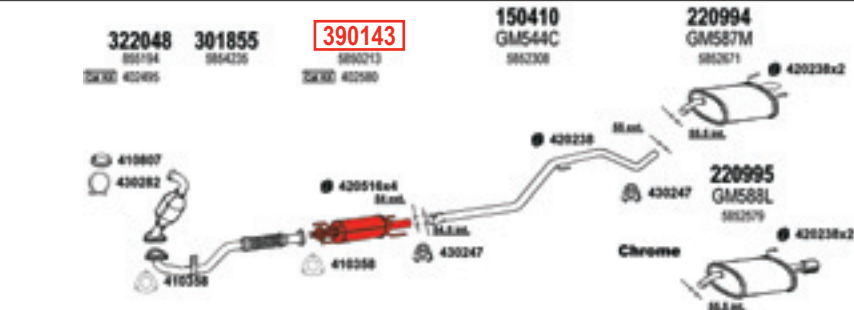

Vectra C 1.9 CDTi

01/2006 - 2007

1910cc (75/89 kW, 100/120 HP)
Mot : Z19DTL,Z19DT (Euro4)

ch.no.61000001⇨71021891

390143 fits vehicles with 2 connecting pipes

391578