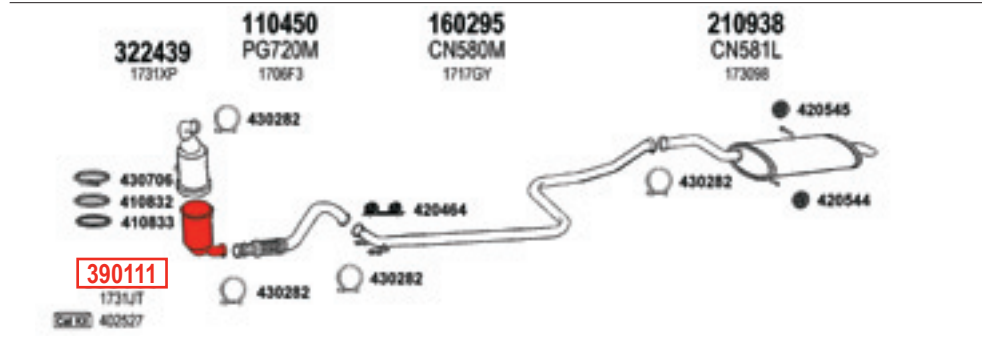

C4 Grand Picasso 1.6 HDi

12/2006 - 02/2010
1560cc (80 kW, 107 HP)
Mot : DV6TED4 (Euro4)
⇨ RP No.12146
Without Additional Heating
180755