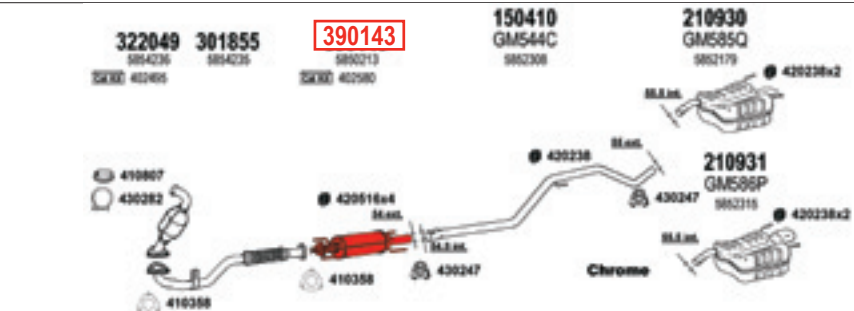

Vectra C 1.9 CDTi

01/2004 - 12/2005

1910cc (112 kW, 150 HP)
Mot : Z19DTH (Euro4)

⇨ch.no.51999999 / 58999999

390143 fits vehicles with 2 connecting pipes

391712