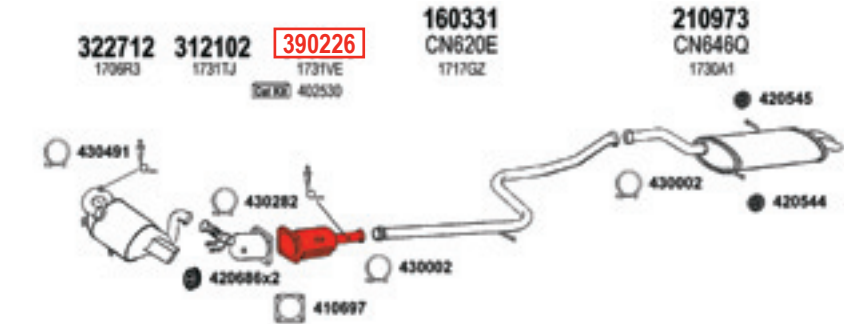

C4 Grand Picasso 2.0 HDi

04/2008 - 09/2008
1997cc (101 kW, 136 HP)
Mot : DW10BTED4 (Euro4)
RP No.11480 ⇨ 11635
Without Additional Heating

180905