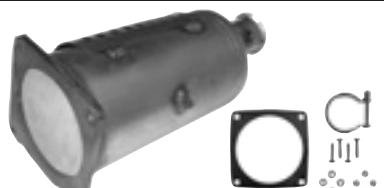

390226

CITROËN C4 Picasso 2.0 HDi
CITROËN C4 Gd Picasso 2.0 HDi

390235

PEUGEOT 607 2.0 HDi
PEUGEOT 607 2.2 HDi

390236

CITROËN C4, 307 2.0 HDi
PEUGEOT 307 2.0 HDi

European Focus. World class logistics.

It's one thing to manufacture the parts and another to have them available, but to deliver them on time is a big promise to make. You see, we don't just make car parts.