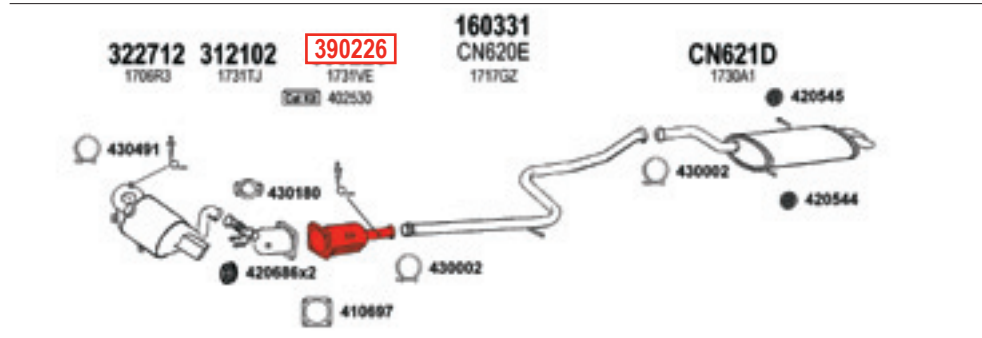

RP No.11046 ⇨ 11318
Without Additional Heating

180927

C4 Picasso 2.0 HDi

11/2007 - 04/2008
 1997cc (103 kW, 138 HP)
 Mot : DWB10TED4 (Euro4)
 RP No.11319 ⇨ 11479
 Without Additional Heating
 180827

C4 Picasso 2.0 HDi