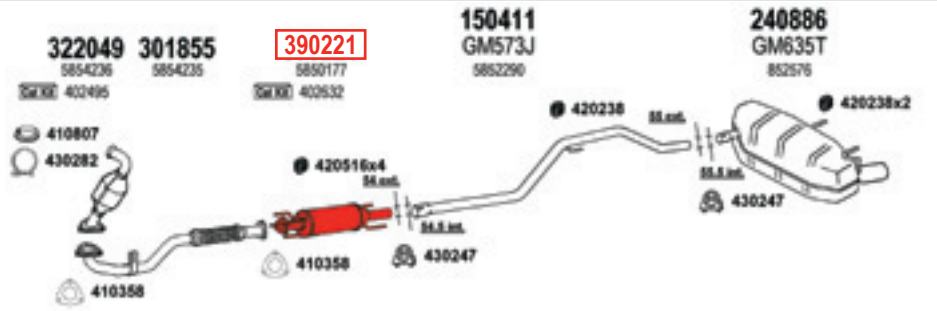

Signum 1.9 CDTi

2007 -

1910cc (112 kW, 150 HP)
Mot : Z19DTH (Euro4)

ch.no.71021892 ⇨

390221 fits vehicles with 1 connecting pipe
Non Sport

391697

Signum 1.9 CDTi

2007 -

1910cc (112 kW, 150 HP)
Mot : Z19DTH (Euro4)

ch.no.71021892 ⇨

390221 fits vehicles with 1 connecting pipe
Sport

391698

Vectra C 1.9 CDTi

01/2004 - 12/2005

1910cc (75/89 kW, 100/120 HP)
Mot : Z19DTL,Z19DT (Euro4)