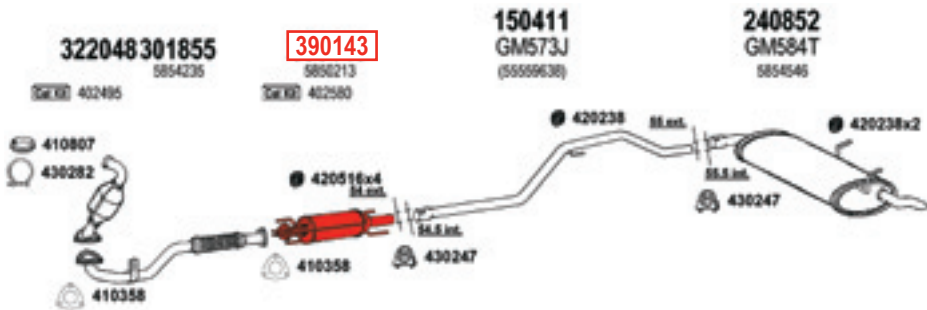

ch.no.61000001⇒71021891
390143 fits vehicles with 2 connecting pipes

391714

Vectra C 1.9 CDTi

2007 -
1910cc (112 kW, 150 HP)
Mot : Z19DTH (Euro4)

ch.no.71021892 ⇔
390221 fits vehicles with 1 connecting pipe

391716

Vectra C 1.9 CDTi

01/2004 - 2007
1910cc (75/89 kW, 100/120 HP)
Mot : Z19DTL,Z19DT (Euro4)

⇔ch.no.71021891
390143 fits vehicles with 2 connecting pipes

391680

Vectra C 1.9 CDTi

2007 - 2009
1910cc (75/89 kW, 100/120 HP)
Mot : Z19DTL,Z19DT (Euro4)