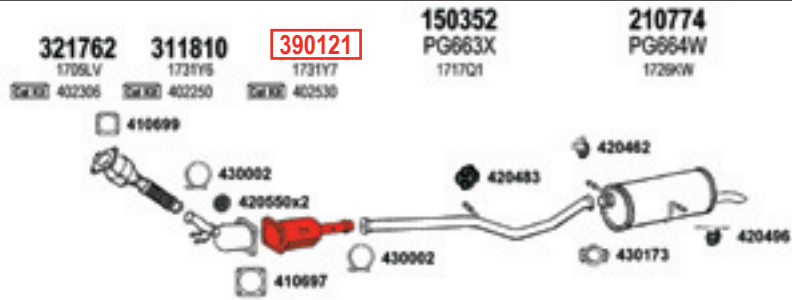

307 SW 2.0 HDi

09/2002 - 06/2005
1997cc (80 kW, 107 HP)
Mot : DW10ATED

RP No.09436 ⇨

630743