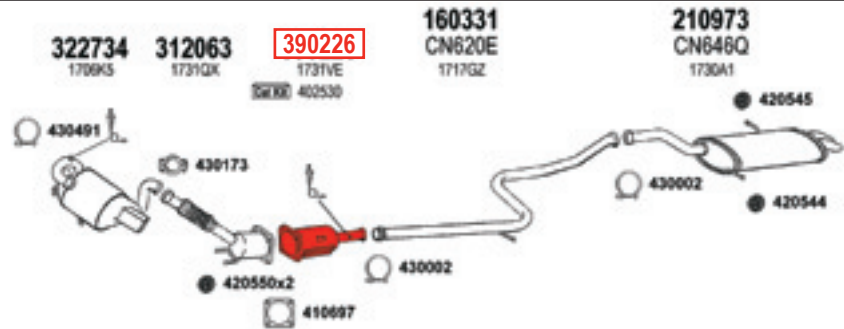

C4 Grand Picasso 2.0 HDi

02/2007 - 11/2007
1997cc (101 kW, 136 HP)
Mot : DW10BTED4 (Euro4)
RP No.11045 ⇨ 11318
Without Additional Heating

180903