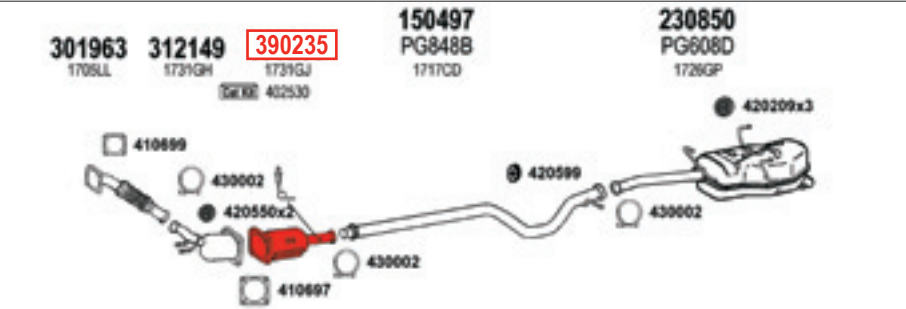

607 2.0 HDi (Phase 2)

07/2004 - 08/2005
1997cc (82 kW, 110 HP)
Mot : DW10ATED

631394