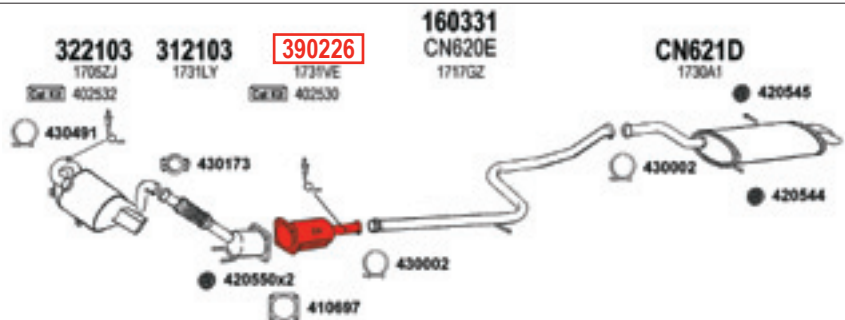

⇨RP No.12146
With Additional Heating

180742

C4 Picasso 2.0 HDi

12/2006 - 02/2007
1997cc (103 kW, 138 HP)
Mot : DWB10TED4 (Euro4)

⇨RP No.11045
Without Additional Heating

180926

C4 Picasso 2.0 HDi

02/2007 - 11/2007
1997cc (103 kW, 138 HP)
Mot : DWB10TED4 (Euro4)