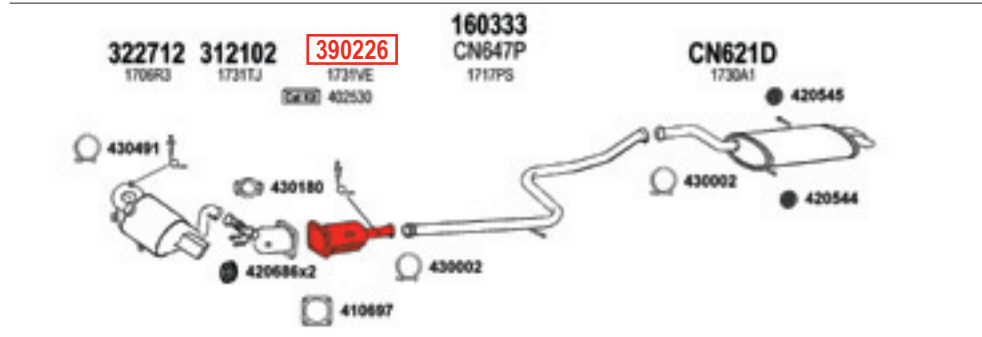

C4 Picasso 2.0 HDi

09/2008 - 11/2008
1997cc (103 kW, 138 HP)
Mot : DWB10TED4 (Euro4)
RP No.11635 ⇨ 11682
Without Additional Heating
180929