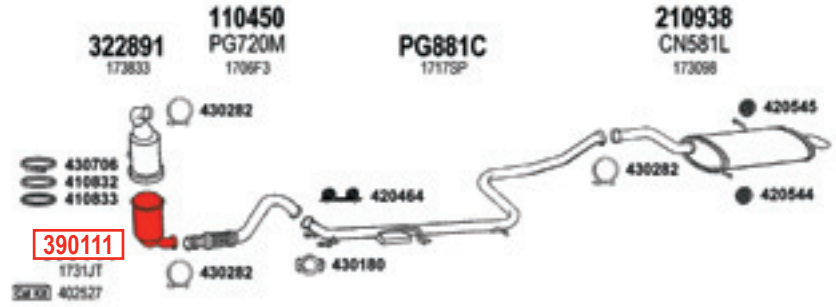

5008 1.6 HDi

11/2009 -
1560cc (82 kW, 110 HP)
Mot : DV6TED4

RP No. 12047 ⇒
With Additional Heating

631406