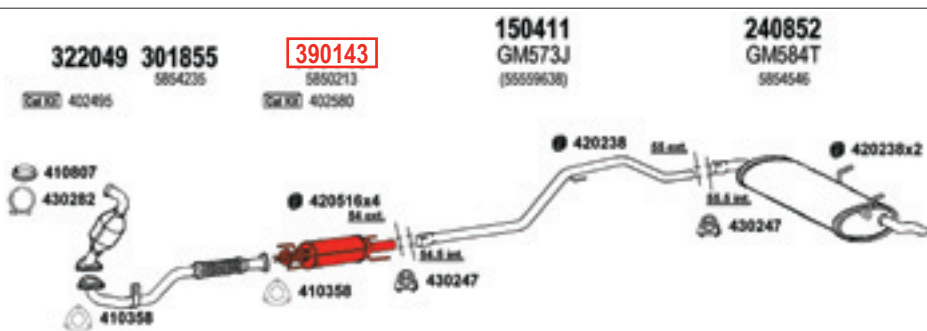

Vectra C 1.9 CDTi

01/2004 - 2007
1910cc (112 kW, 150 HP)
Mot : Z19DTH (Euro4)

⇔ch.no.71021891
390143 fits vehicles with 2 connecting pipes

391718