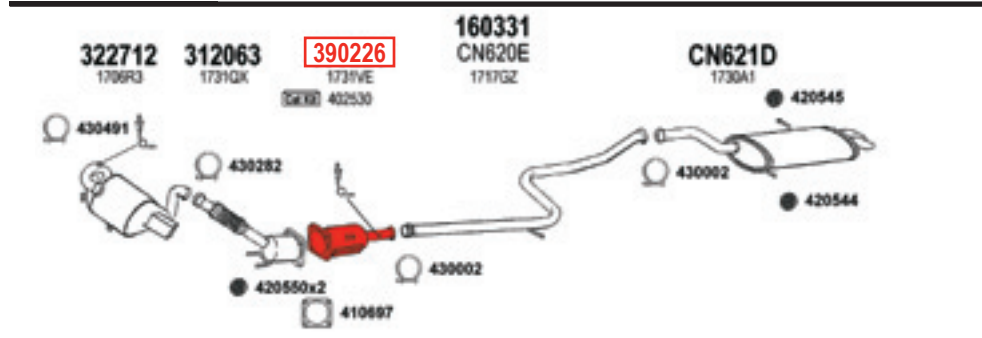

C4 Picasso 2.0 HDi

11/2007 - 04/2008
1997cc (103 kW, 138 HP)
Mot : DWB10TED4 (Euro4)
RP No.11319 ⇨ 11479
Without Additional Heating
180827