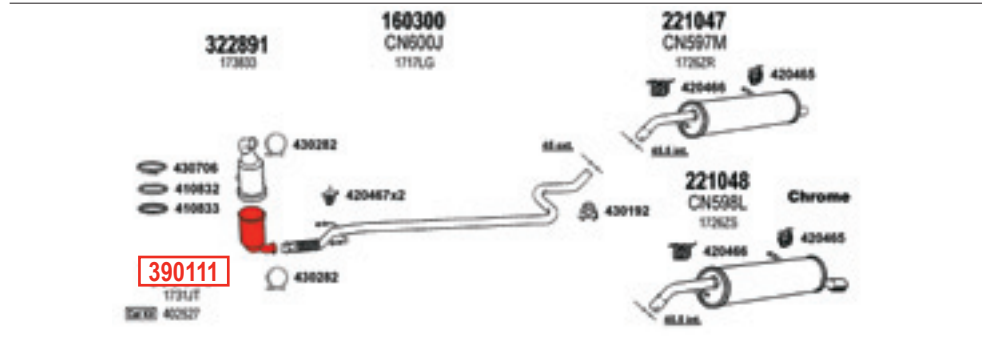

C3 I 1.6 HDi

02/2005 - 04/2008
1560cc (69 kW, 92 HP)
Mot : DV6TED4 (Euro4)
⇨RP No.11486
180939