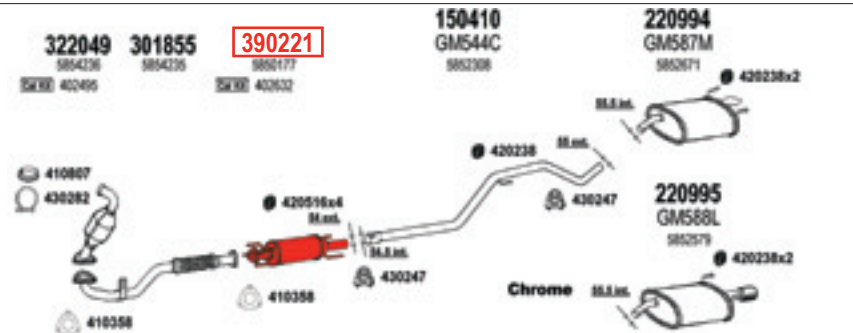

Vectra C 1.9 CDTi

2007 -
1910cc (112 kW, 150 HP)
Mot : Z19DTH (Euro4)

ch.no.71021892 ⇔
390221 fits vehicles with 1 connecting pipe

391716