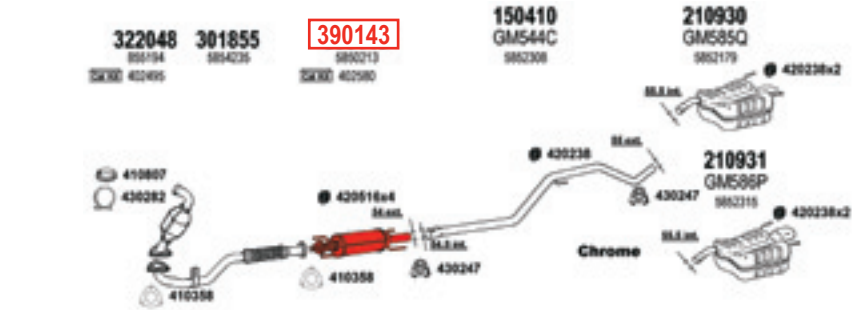

Vectra C 1.9 CDTi

01/2004 - 12/2005

1910cc (75/89 kW, 100/120 HP)
Mot : Z19DTL,Z19DT (Euro4)

⇨ch.no.51999999 / 58999999

390143 fits vehicles with 2 connecting pipes

391443