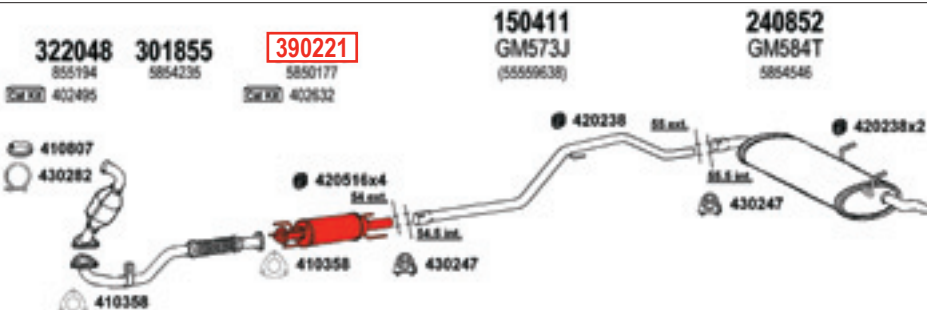

391716

Vectra C 1.9 CDTi

01/2004 - 2007
1910cc (75/89 kW, 100/120 HP)
Mot : Z19DTL,Z19DT (Euro4)

⇔ch.no.71021891
390143 fits vehicles with 2 connecting pipes

391680

Vectra C 1.9 CDTi

2007 - 2009
1910cc (75/89 kW, 100/120 HP)
Mot : Z19DTL,Z19DT (Euro4)