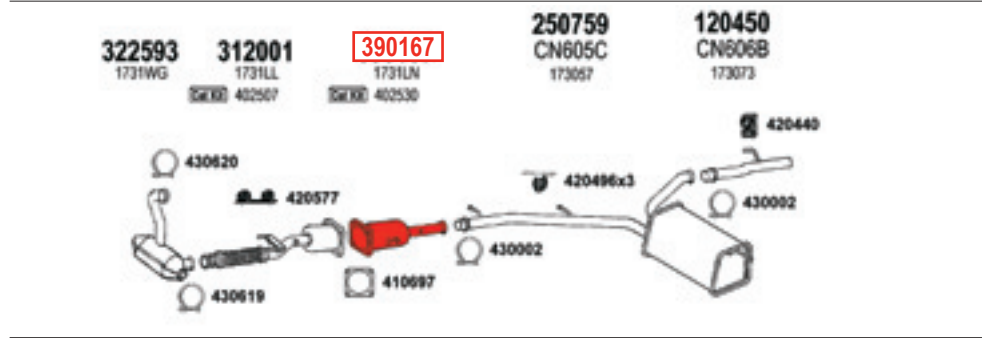

Expert 2.0 HDi SWB

07/2008 - 11/2008
1997cc (104 kW, 140 HP)
Mot : DW10BTED4
RP No.11572 ⇨ 11682
631402