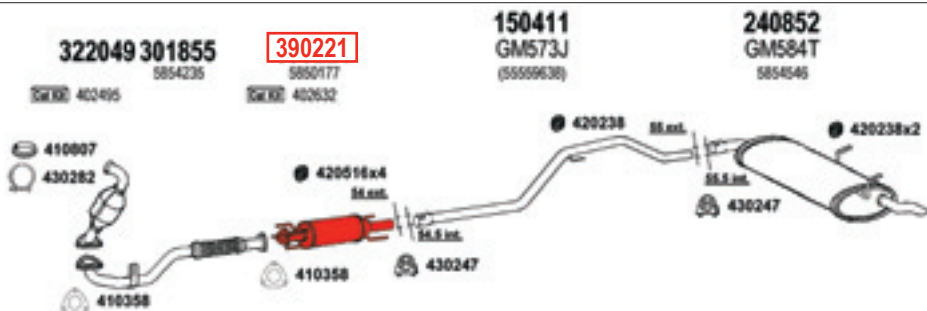

ch.no.71021892 ⇔
390221 fits vehicles with 1 connecting pipe

391701

Vectra C 1.9 CDTi

01/2004 - 2007
1910cc (112 kW, 150 HP)
Mot : Z19DTH (Euro4)

⇔ch.no.71021891
390143 fits vehicles with 2 connecting pipes

391718

Vectra C 1.9 CDTi

2007 - 2009
1910cc (112 kW, 150 HP)
Mot : Z19DTH (Euro4)

ch.no.71021892 ⇔
390221 fits vehicles with 1 connecting pipe

391719

Zafira B 1.9 CDTi

04/2005 - 08/2006
 1910cc (74/88 kW, 100/120 HP)
 Mot : Z19DTL,Z19DT