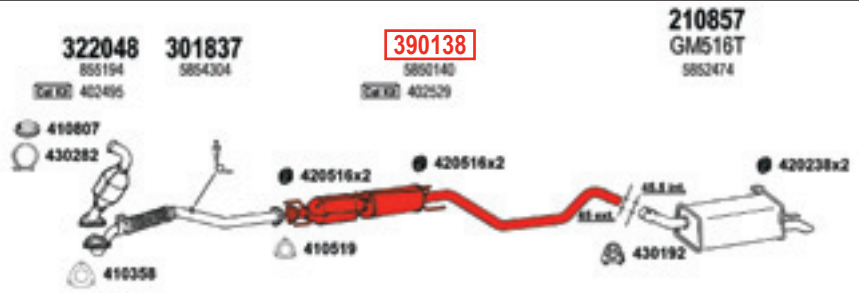

Zafira B 1.9 CDTi

04/2005 - 08/2006
1910cc (74/88 kW, 100/120 HP)
Mot : Z19DTL,Z19DT

⇒ch.no .72 / .7G
2 Sensor pipes

391413