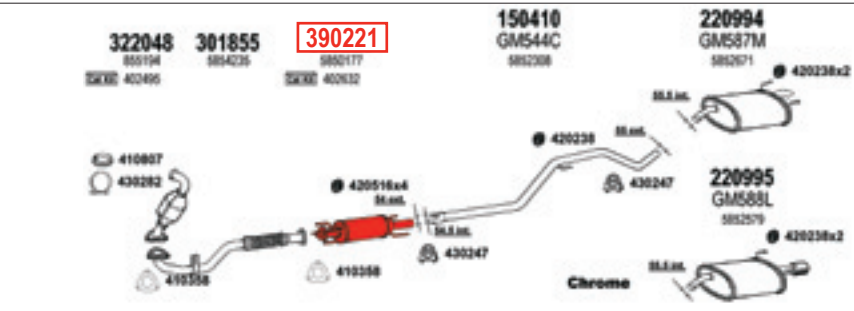

391578

Vectra C 1.9 CDTi

2007 -

1910cc (75/89 kW, 100/120 HP)
Mot : Z19DTL,Z19DT (Euro4)

ch.no.71021892 ⇨

390221 fits vehicles with 1 connecting pipe

391699

Vectra C 1.9 CDTi