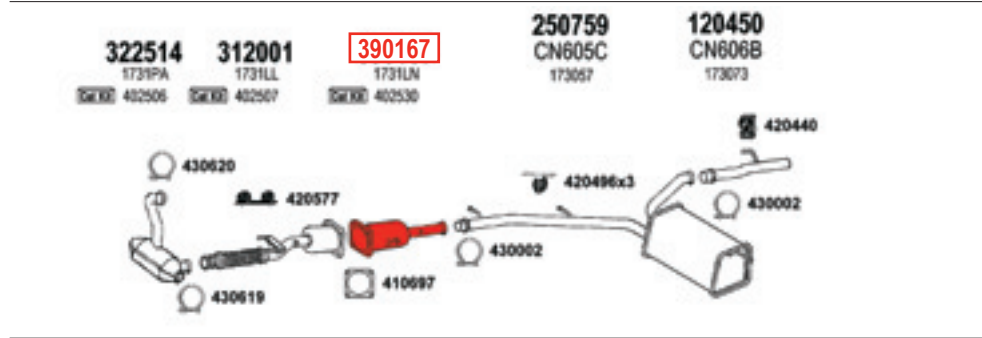

Expert 2.0 HDi SWB

01/2007 - 07/2008
1997cc (104 kW, 140 HP)
Mot : DW10BTED4
⇨ RP No.11571
631398