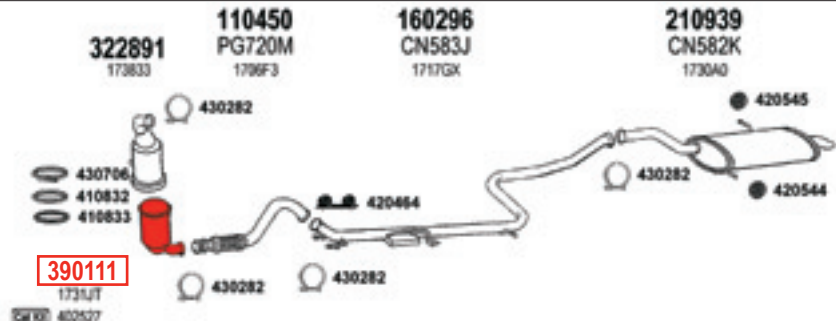

C4 Picasso 1.6 HDi

12/2006 - 02/2010
1560cc (80 kW, 107 HP)
Mot : DV6TED4 (Euro4)

⇨RP No.12146
With Additional Heating

180742