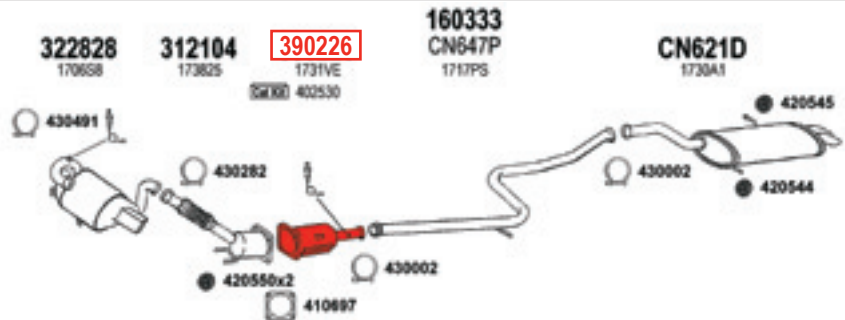

C4 Picasso 2.0 HDi

11/2008 -
1997cc (103 kW, 138 HP)
Mot : DWB10TED4

RP No.11683 ⇨
Without Additional Heating

180947